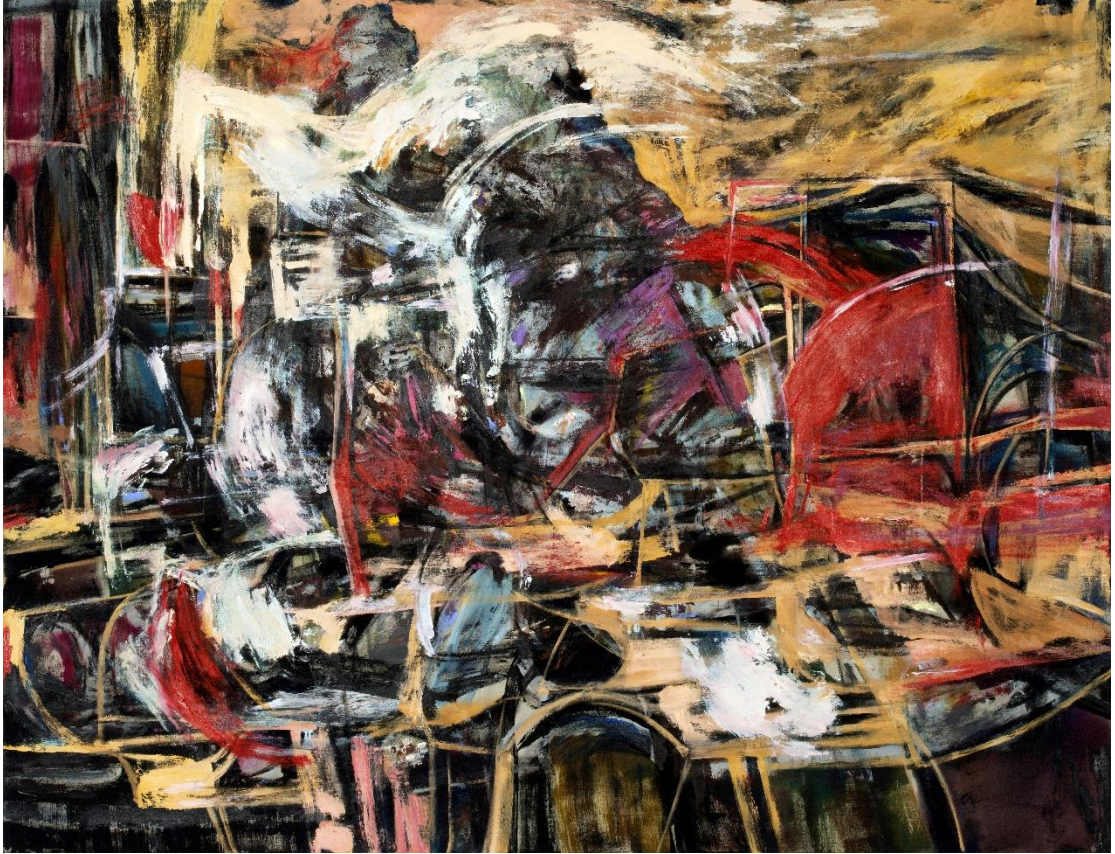

尹朝阳 Yin Zhaoyang
雪岩 Snowy Rocks
布面油画 Oil on canvas
100 x 100 cm
2017

MATTHEW LIU FINE ARTS