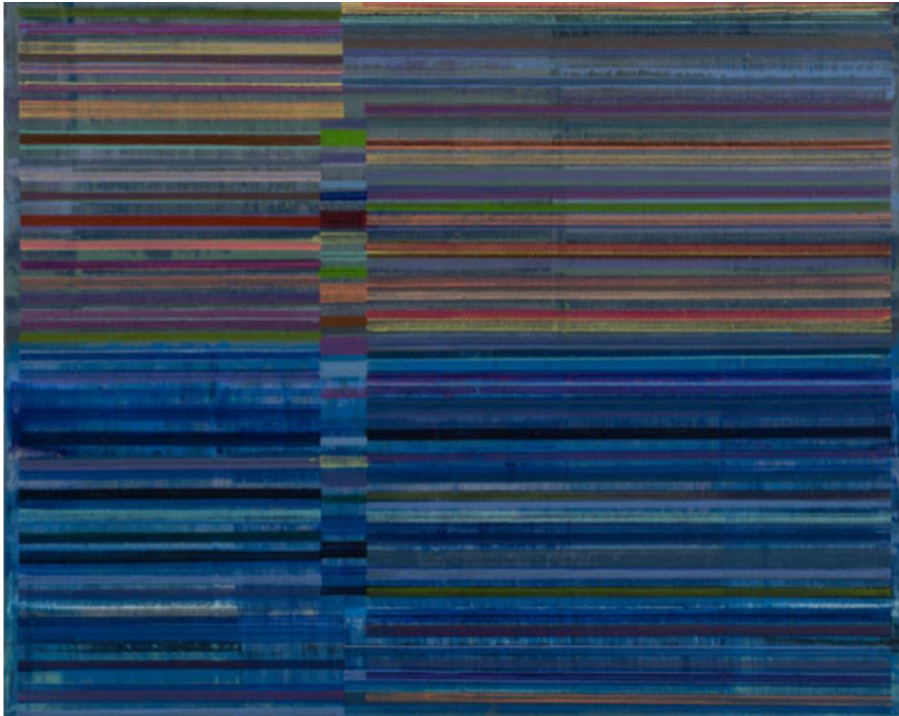

曲丰国 **Qu Fengguo**

四季春分(小) Four Seasons The Spring Equinox (small)

布面油画 Oil on canvas

80 x 100 cm

2021

MATTHEW LIU FINE ARTS

曲丰国 **Qu Fengguo**

四季 大雪 (小) Four Seasons Major Snow (small)